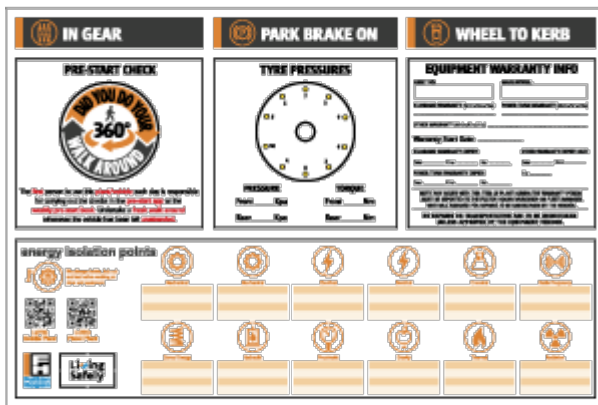

Signs

#GFH-VEHICLE-INFO-LABEL

# FH Vehicle Info Label 225x150mm

GFH-VEHICLE-INFO-LABEL

**1.900000**  
price w/ VAT

**1.900000**  
price w/o VAT

VAT  
rate

Product Details

Product Specifications

Dear ,