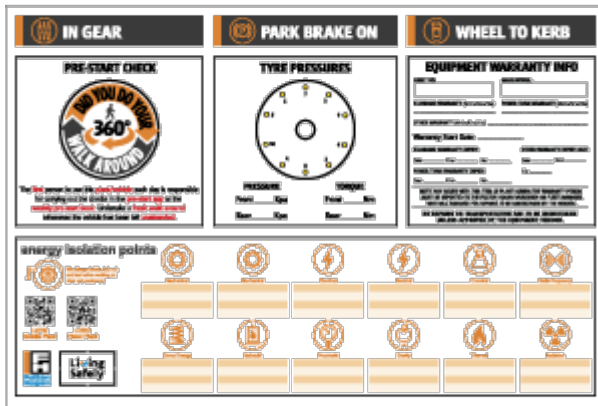

Signs

#GFH-VEHICLE-INFO-LABEL

# FH Vehicle Info Label 225x150mm

GFH-VEHICLE-INFO-LABEL

**1.900000**  
price w/ VAT

**1.900000**  
price w/o VAT

VAT  
rate

Product Details

Product Specifications

Dear ,