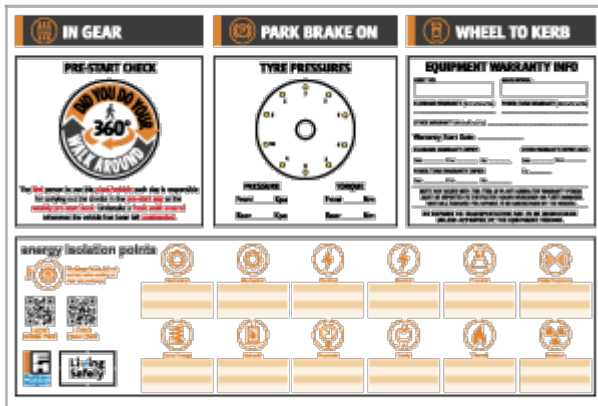

Signs

#GFH-VEHICLE-INFO-LABEL

FH Vehicle Info Label 225x150mm

GFH-VEHICLE-INFO-LABEL

1.900000
price w/ VAT

1.900000
price w/o VAT

VAT
rate

Product Details