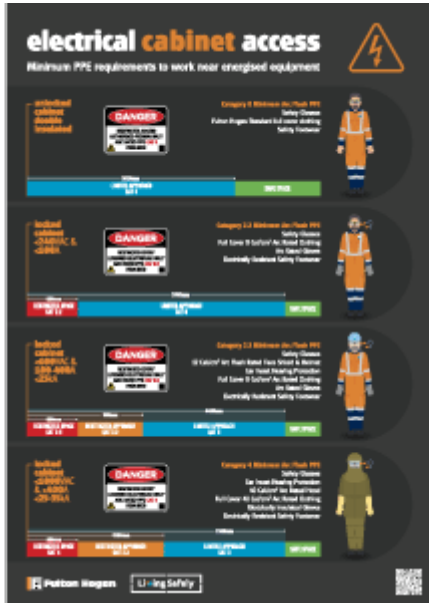

FH Electrical Minimum PPE 297x420mm

GFH-ELECTRICAL-PPE

price w/ VAT

price w/o VAT

VAT rate

Product Details

Product Specifications

Dear ,

Thank you, edited!