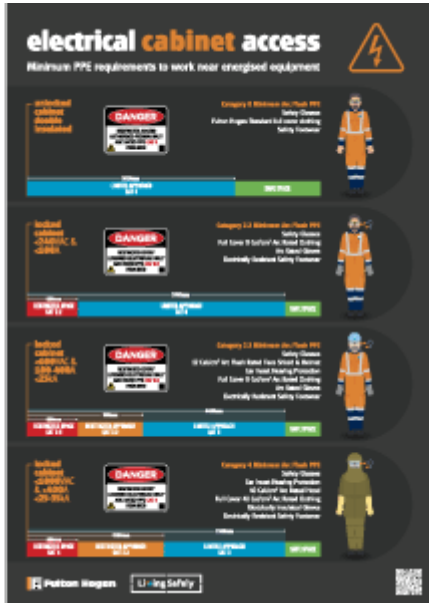

Signs

Product Id: GFH-ELECTRICAL-PPE

FH Electrical Minimum PPE 297x420mm

GFH-ELECTRICAL-PPE

price w/ VAT

price w/o VAT

VAT rate

Product Details