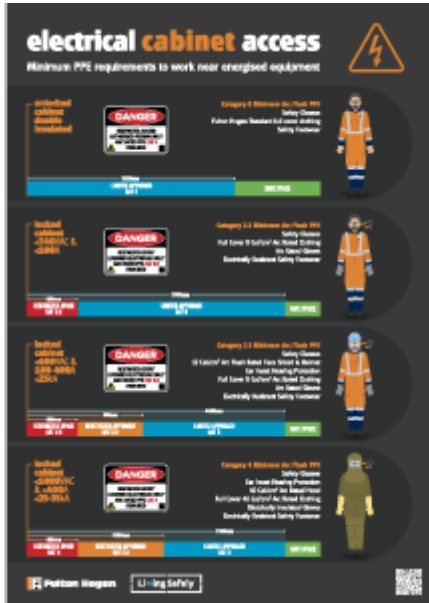

Signs

#GFH-ELECTRICAL-PPE

FH Electrical Minimum PPE 297x420mm

GFH-ELECTRICAL-PPE

price w/ VAT

price w/o VAT

VAT rate

Product Details