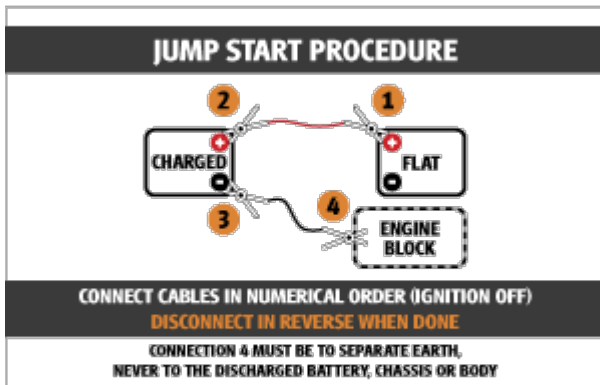

Signs

Product Id: GFH-Vehicle-Label-LH

FH Disconnect Left Side 150x60

GFH-Vehicle-Label-LH

1.050000
price w/ VAT

1.050000
price w/o VAT

VAT
rate

Product Details

Product Specifications

Dear ,

Thank you, edited!