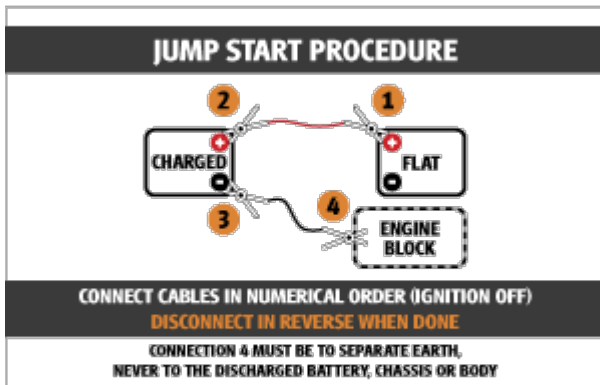

# FH Disconnect Left Side 150x60

GFH-Vehicle-Label-LH

**1.050000**  
price w/ VAT

**1.050000**  
price w/o VAT

VAT  
rate

Product Details

Product Specifications

Dear ,