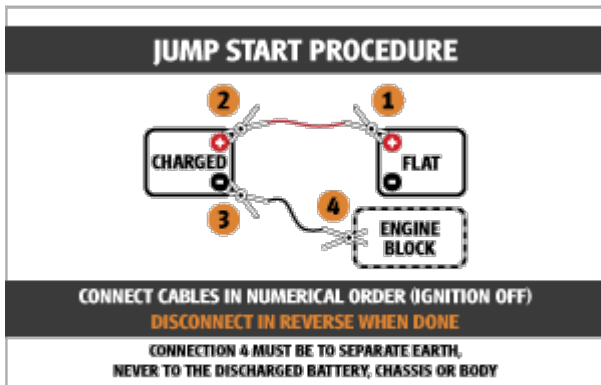

Signs

#GFH-Vehicle-Label-LH

FH Disconnect Left Side 150x60

GFH-Vehicle-Label-LH

1.050000
price w/ VAT

1.050000
price w/o VAT

VAT
rate

Product Details