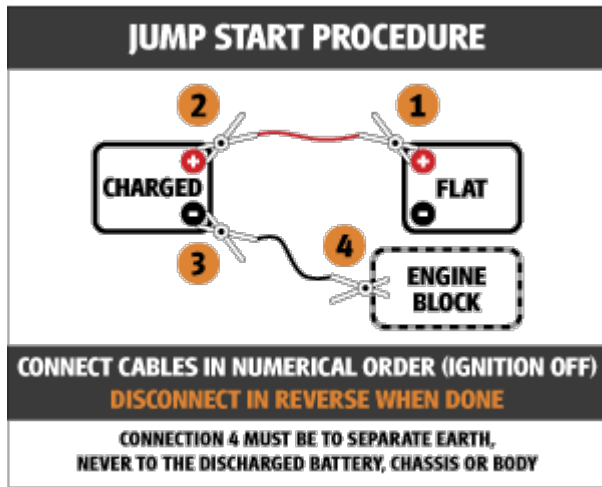

# FH Disconnect Right Side 150x60

GFH-Vehicle-Label-RH

**1.100000**  
price w/ VAT

**1.100000**  
price w/o VAT

VAT  
rate

Product Details

Product Specifications

Dear ,