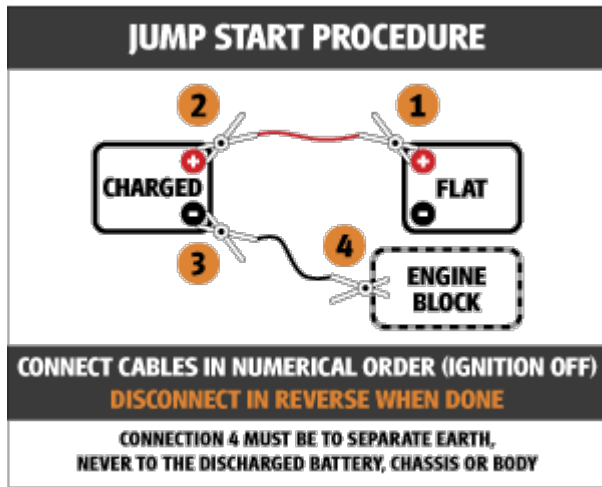

Signs

#GFH-Vehicle-Label-RH

FH Disconnect Right Side 150x60

GFH-Vehicle-Label-RH

1.100000
price w/ VAT

1.100000
price w/o VAT

VAT
rate

Product Details