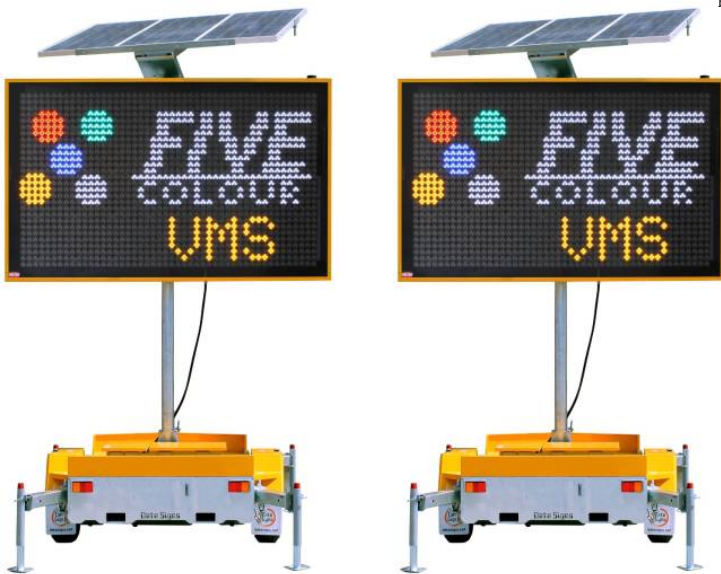

Dear ,

Thank you, edited!