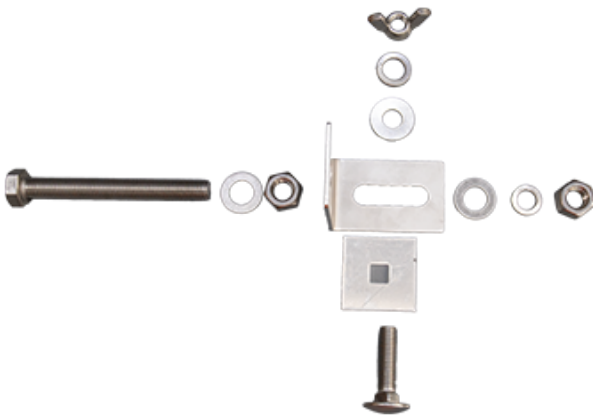

Signs

#RSL-ELEC-ESTOP-P-TARGET-FIX

eSTOP (Part) - Target Board Complete Fixing Set

RSL-ELEC-ESTOP-P-TARGET-FIX

100000.000000

price w/ VAT

100000.000000

price w/o VAT

VAT
rate

Product Details

Product Specifications

Dear ,

Thank you, edited!