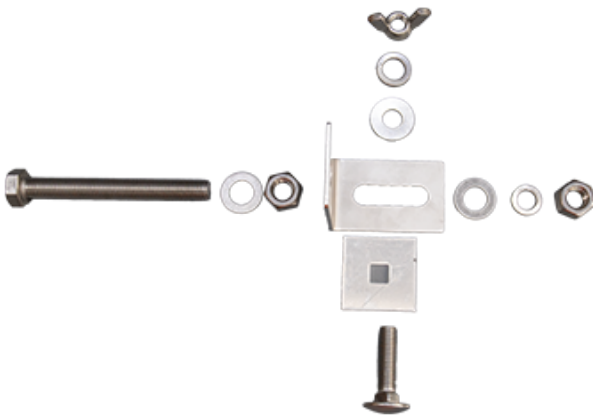

## Arrows Part: eSTOP Target Board Complete Fixing Set

RSL-ELEC-ESTOP-P-TARGET-FIX

**100000.000000**

price w/ VAT

**100000.000000**

price w/o VAT

VAT  
rate

### Product Details

Target Board Complete Fixing Set incl. L-brackets/spacers

Product Specifications

Dear ,

**Thank you, edited!**