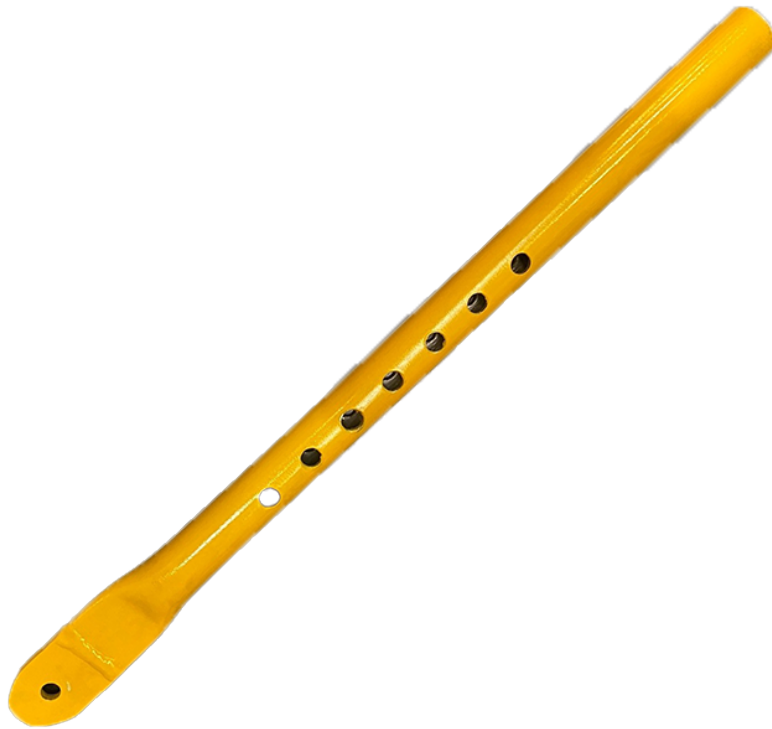

*Signs*

#RSL-ELEC-ESTOP-P-TRIPOD-P-LAI

## eSTOP (Part) - Tripod Leg Part (original) - Lever Adjustable Inner

RSL-ELEC-ESTOP-P-TRIPOD-P-LAI

**100000.000000**

price w/ VAT

**100000.000000**

price w/o VAT

VAT  
rate

Product Details