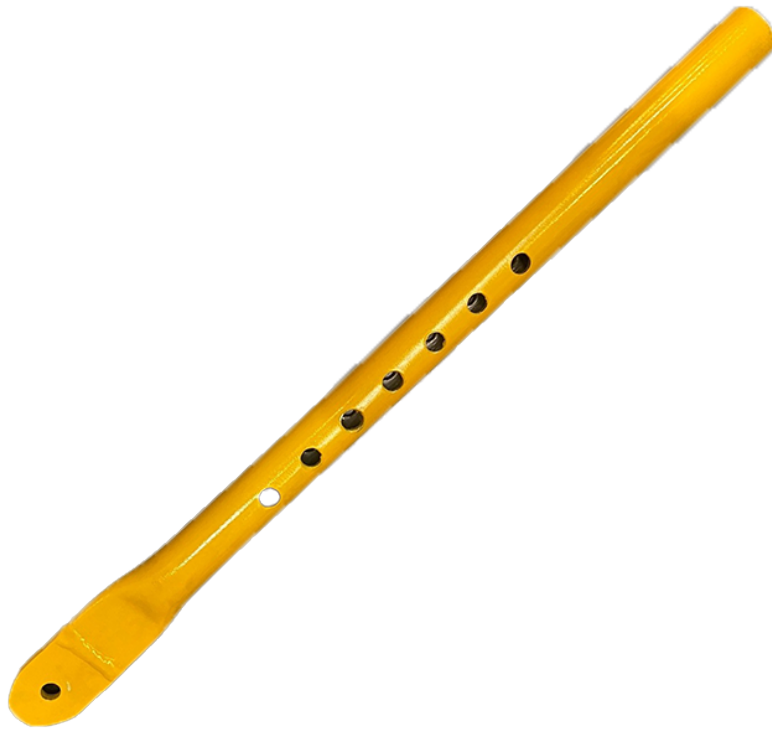

Signs

#RSL-ELEC-ESTOP-P-TRIPOD-P-LAI

eSTOP (Part) - Tripod Leg Part (original) - Lever Adjustable Inner

RSL-ELEC-ESTOP-P-TRIPOD-P-LAI

100000.000000

price w/ VAT

100000.000000

price w/o VAT

VAT
rate

Product Details

Product Specifications

Dear ,

Thank you, edited!