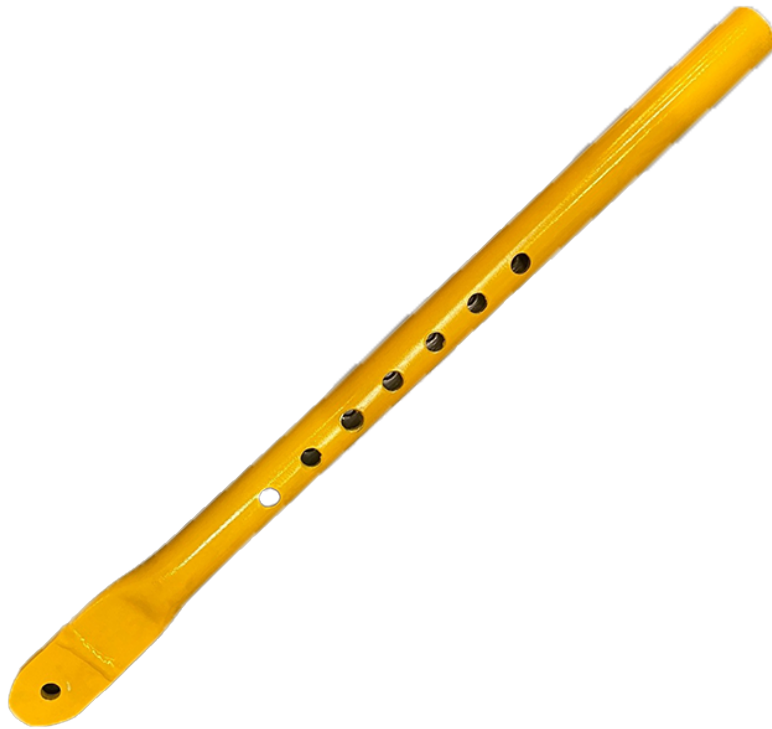

Signs

Product Id: RSL-ELEC-ESTOP-P-TRIPOD-P-LAI

eSTOP (Part) - Tripod Leg Part (original) - Lever Adjustable Inner

RSL-ELEC-ESTOP-P-TRIPOD-P-LAI

100000.000000

price w/ VAT

100000.000000

price w/o VAT

VAT
rate

Product Details

Product Specifications

Dear ,

Thank you, edited!