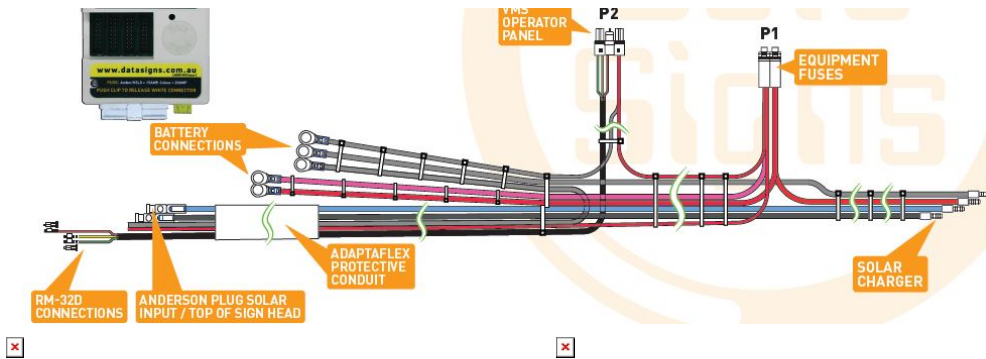

Signs

#RSL-ELEC-DS-P-12070

Data Signs Part: (12070) ABC Trailer LOOM

RSL-ELEC-DS-P-12070

100000.000000

price w/ VAT

100000.000000

price w/o VAT

VAT rate

Product Details

Supplied as a complete wiring harness including conduit & End Conduit connectors.
 For Arrow, VSL, A, B and C type trailers
 Connects to VMS Control panel (12266) and VMS Keyboard (51820) via cable (12071)