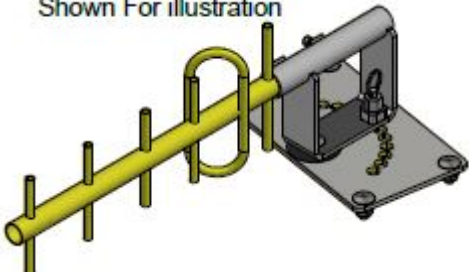

## Data Signs Part: (12148) PTL Mounting Bracket for Yagi Antenna

RSL-ELEC-DS-P-12148

**100000.000000**

price w/ VAT

**100000.000000**

price w/o VAT

VAT  
rate

Shown For illustration

### Product Details

Complete kit for adjustable Yagi antennas

Yagi antenna NOT included, show for illustration only