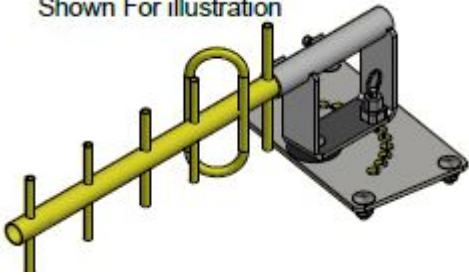

Signs

#RSL-ELEC-DS-P-12148

Data Signs Part: (12148) PTL Mounting Bracket for Yagi Antenna

RSL-ELEC-DS-P-12148

100000.000000

price w/ VAT

100000.000000

price w/o VAT

VAT
rate

Shown For illustration

Product Details

Complete kit for adjustable Yagi antennas

Yagi antenna NOT included, show for illustration only

Product Specifications

Dear ,

Thank you, edited!