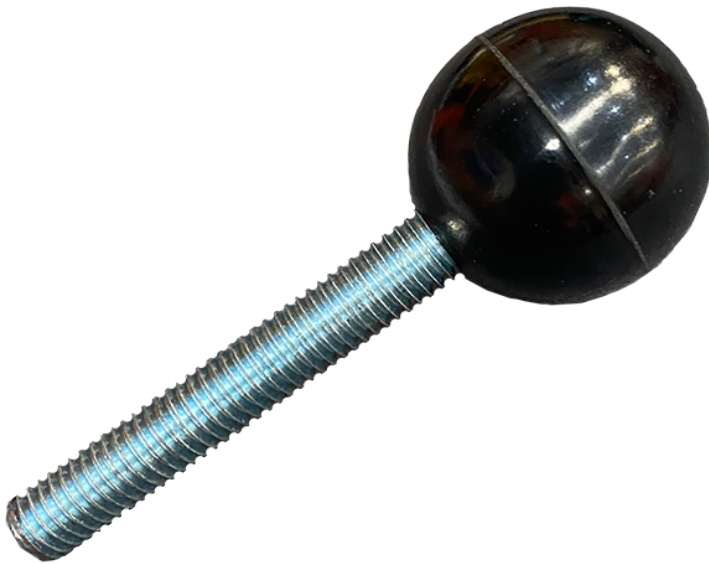

Signs

Product Id: RSL-ELEC-ESTOP-P-TRIPOD-P-BALL

Arrows Part: Tripod Leg Part (new style) - Ball Knob

RSL-ELEC-ESTOP-P-TRIPOD-P-BALL

100000.000000

price w/ VAT

100000.000000

price w/o VAT

VAT
rate

Product Details

Product Specifications

Dear ,

Thank you, edited!